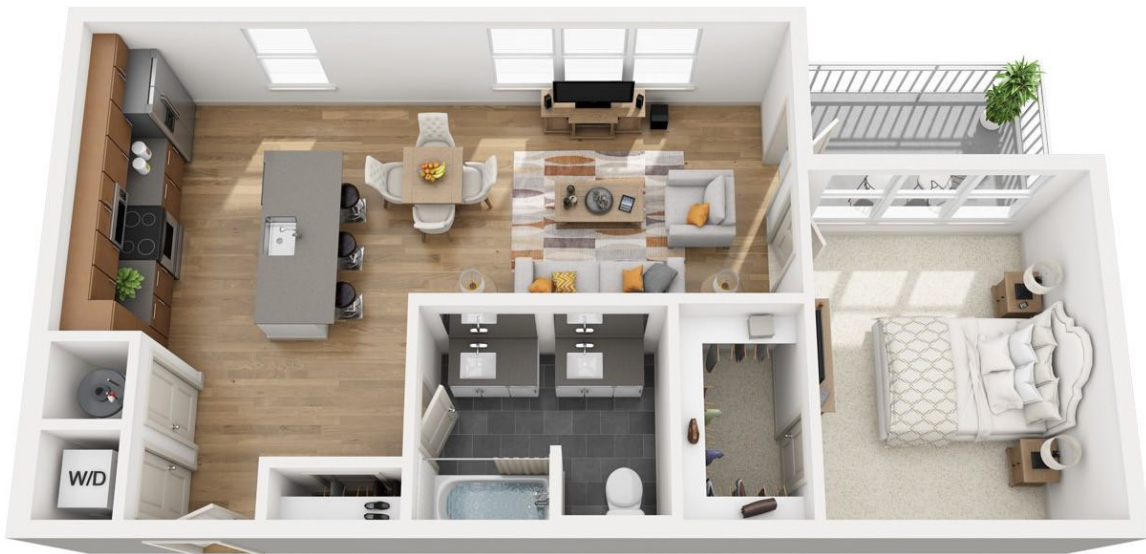

A11

1 BED / 1 BATH

771

SQ. FT.

THE
Levee
AT
SOUTHTOWN

423 Blue Star | San Antonio, TX 78204

www.theleveeatsouthtown.com

Floor plans are artist's rendering. All dimensions are approximate. Actual product and specifications may vary in dimension or detail.
Not all features are available in every apartment. Prices and availability are subject to change. Please see a representative for details.